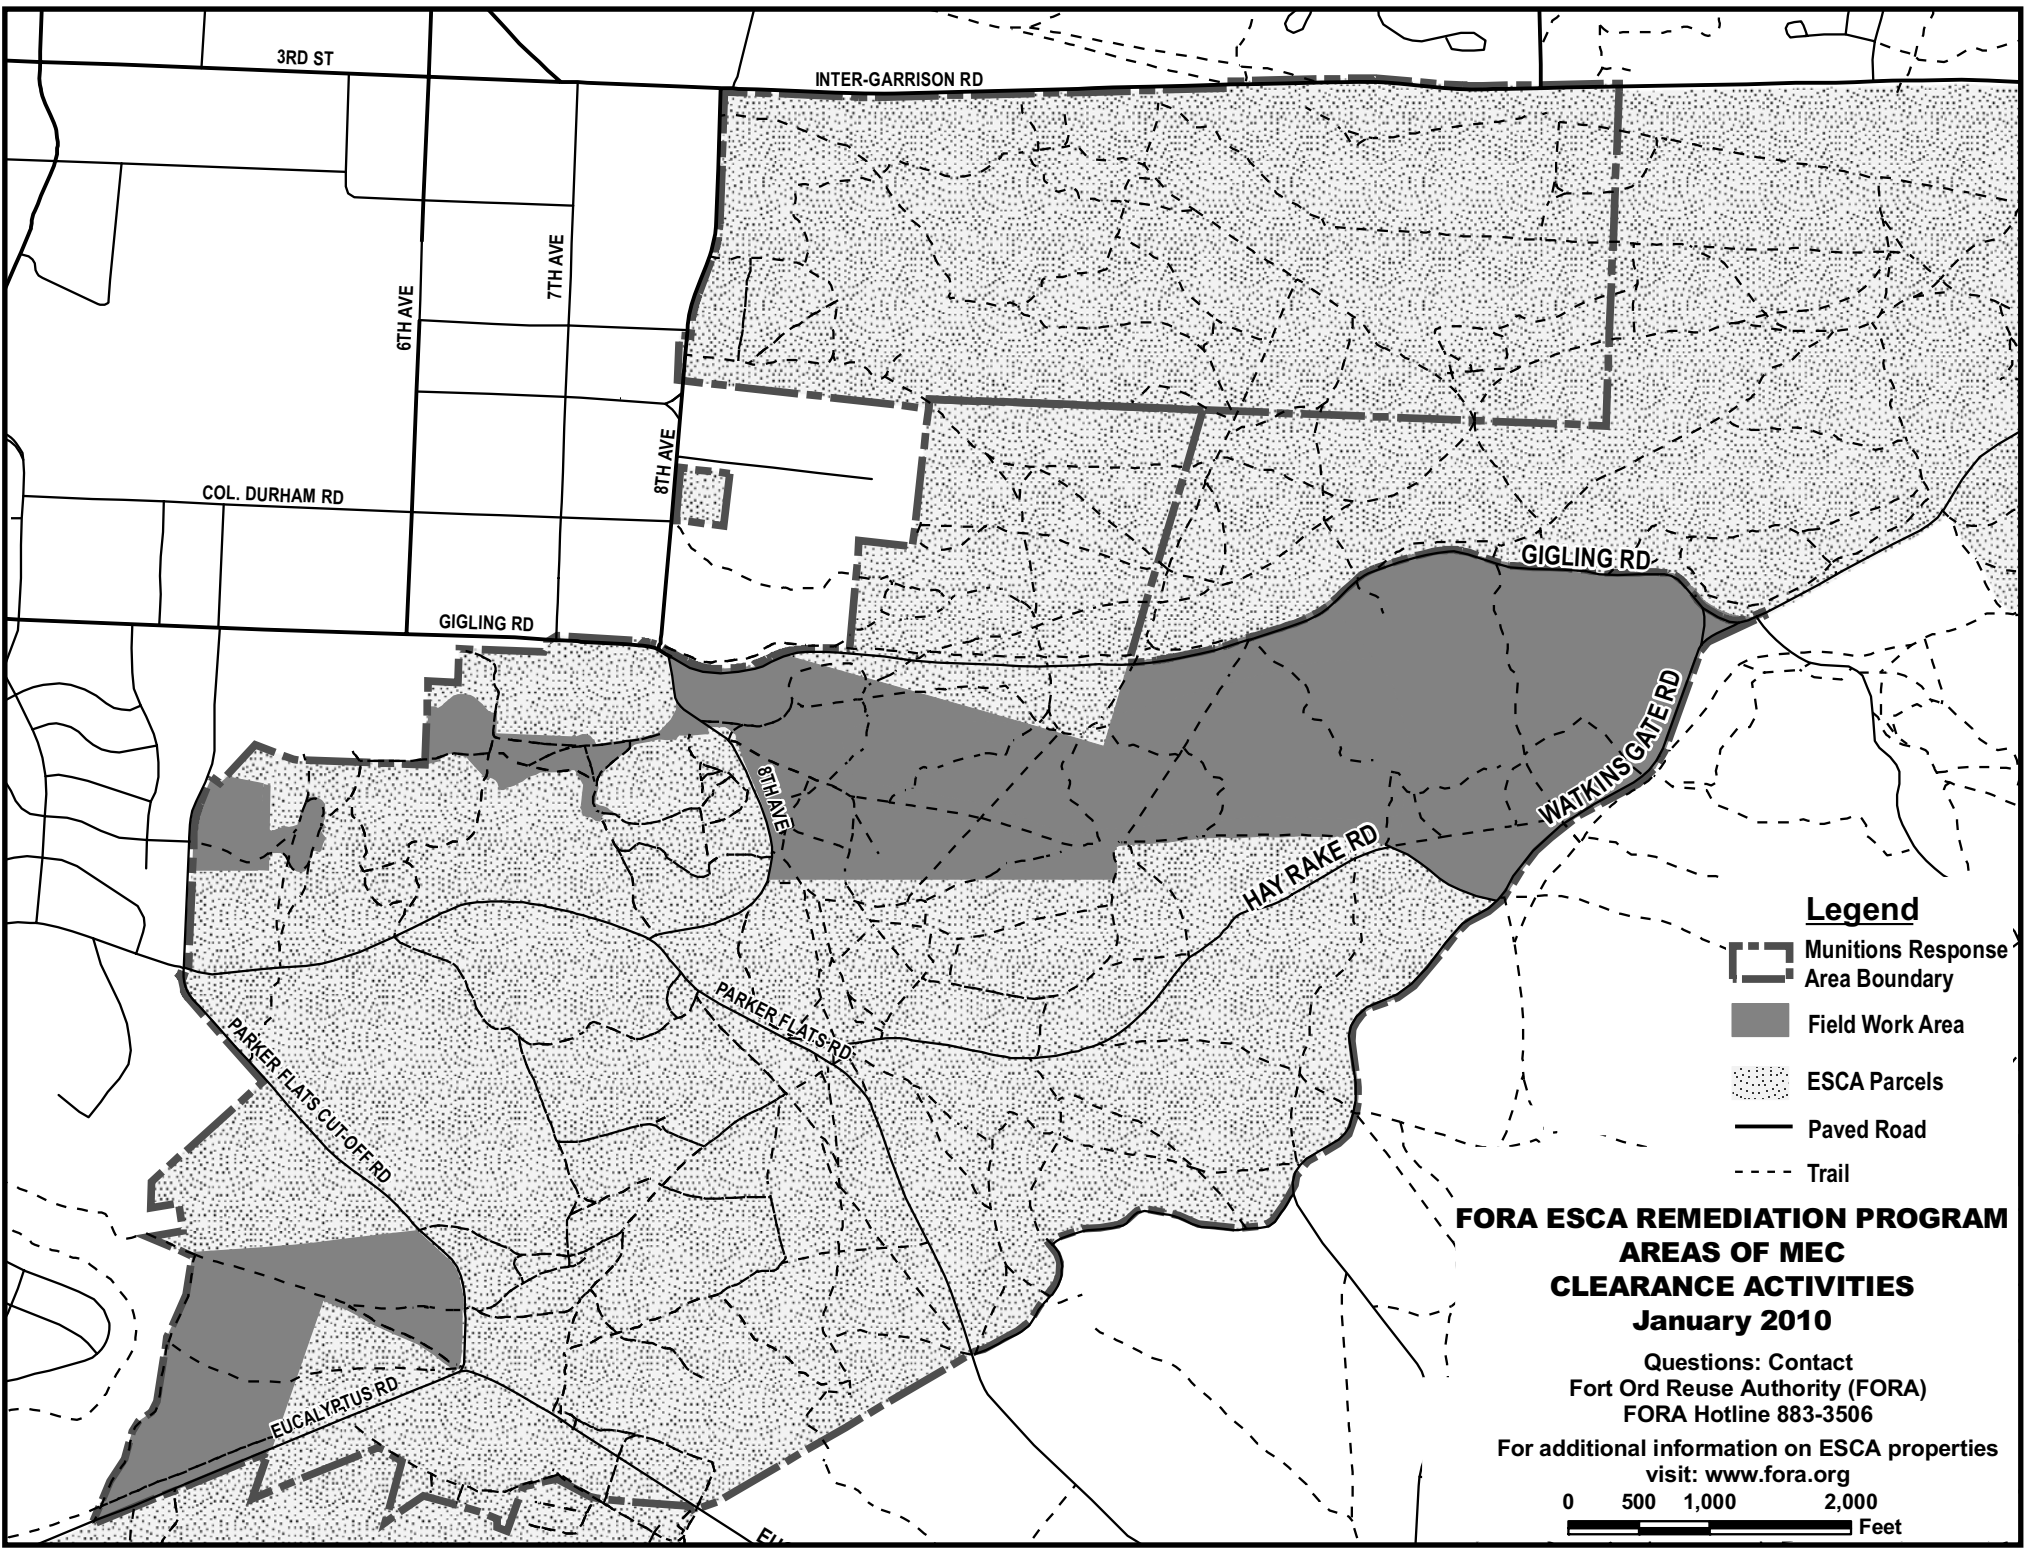

T:\Projects\ALL\IRAs\FORA Work Areas\Flyover\WorkAreasMap.mxd

Legend

-  Munitions Response Area Boundary
-  Field Work Area
-  ESCA Parcels
-  Paved Road
-  Trail

**FORA ESCA REMEDIATION PROGRAM
 AREAS OF MEC
 CLEARANCE ACTIVITIES
 January 2010**