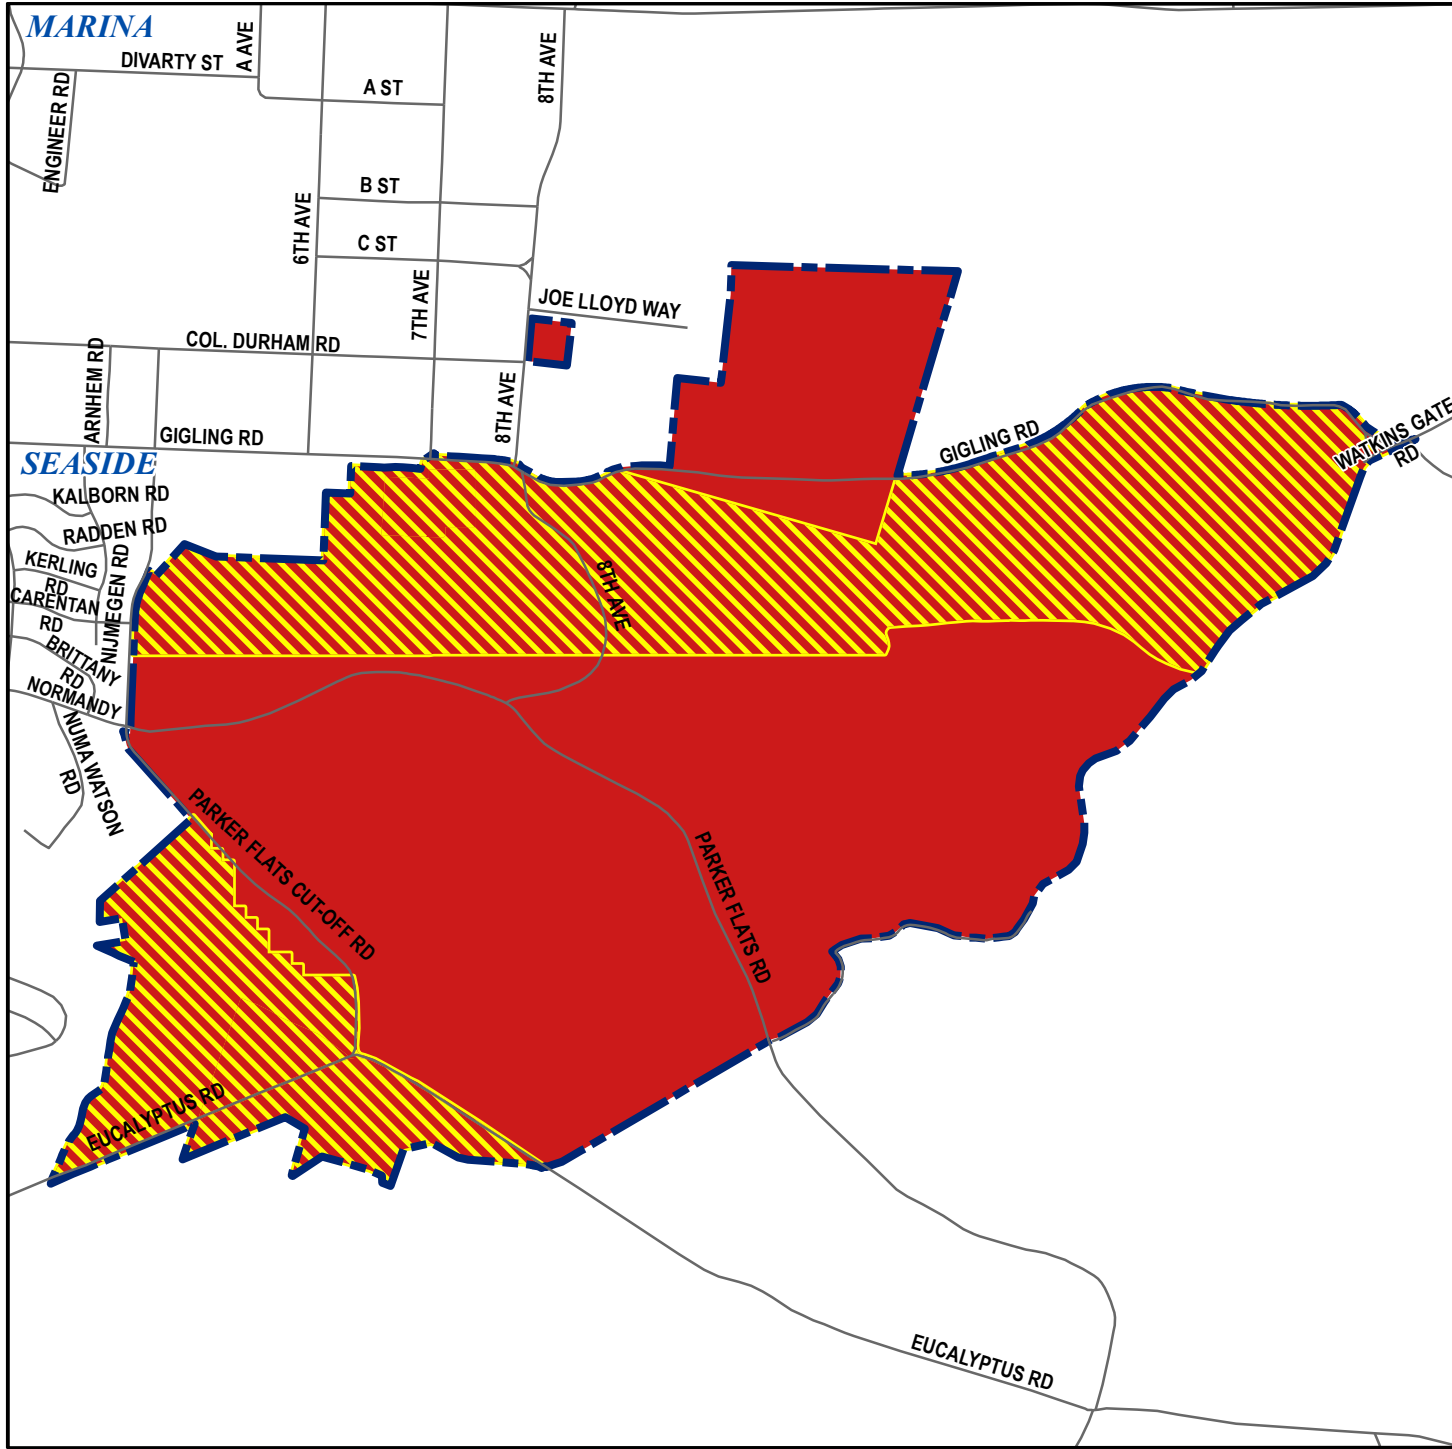

T:\Projects\ALL MRAs\COP Maps\COP Parker Flats MRA.mxd - 10/7/2008 @ 10:29:26 AM

Legend

- Local Road or Highway
- Former Fort Ord Boundary
- Parker Flats MRA Boundary
- Group 1 Parker Flats MRA Phase I
- Group 1 Parker Flats MRA Phase II

LFR
WESTON SOLUTIONS
 Westcliffe
 Engineers, Inc.

Parker Flats MRA
 FORA ESCA RP
 Monterey County, California