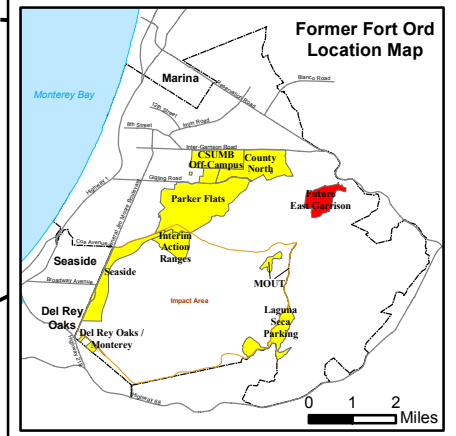

T:\Projects\ALL MRAs\COP Maps\COP East Garrison MRA.mxd - 10/7/2008 @ 11:07:34 AM

Legend

-  Local Road or Highway
-  Former Fort Ord Boundary
-  Group 4 Future East Garrison MRA Boundary

Westcliffe Engineers, Inc.

Future East Garrison MRA

FORA ESCA RP
Monterey County, California