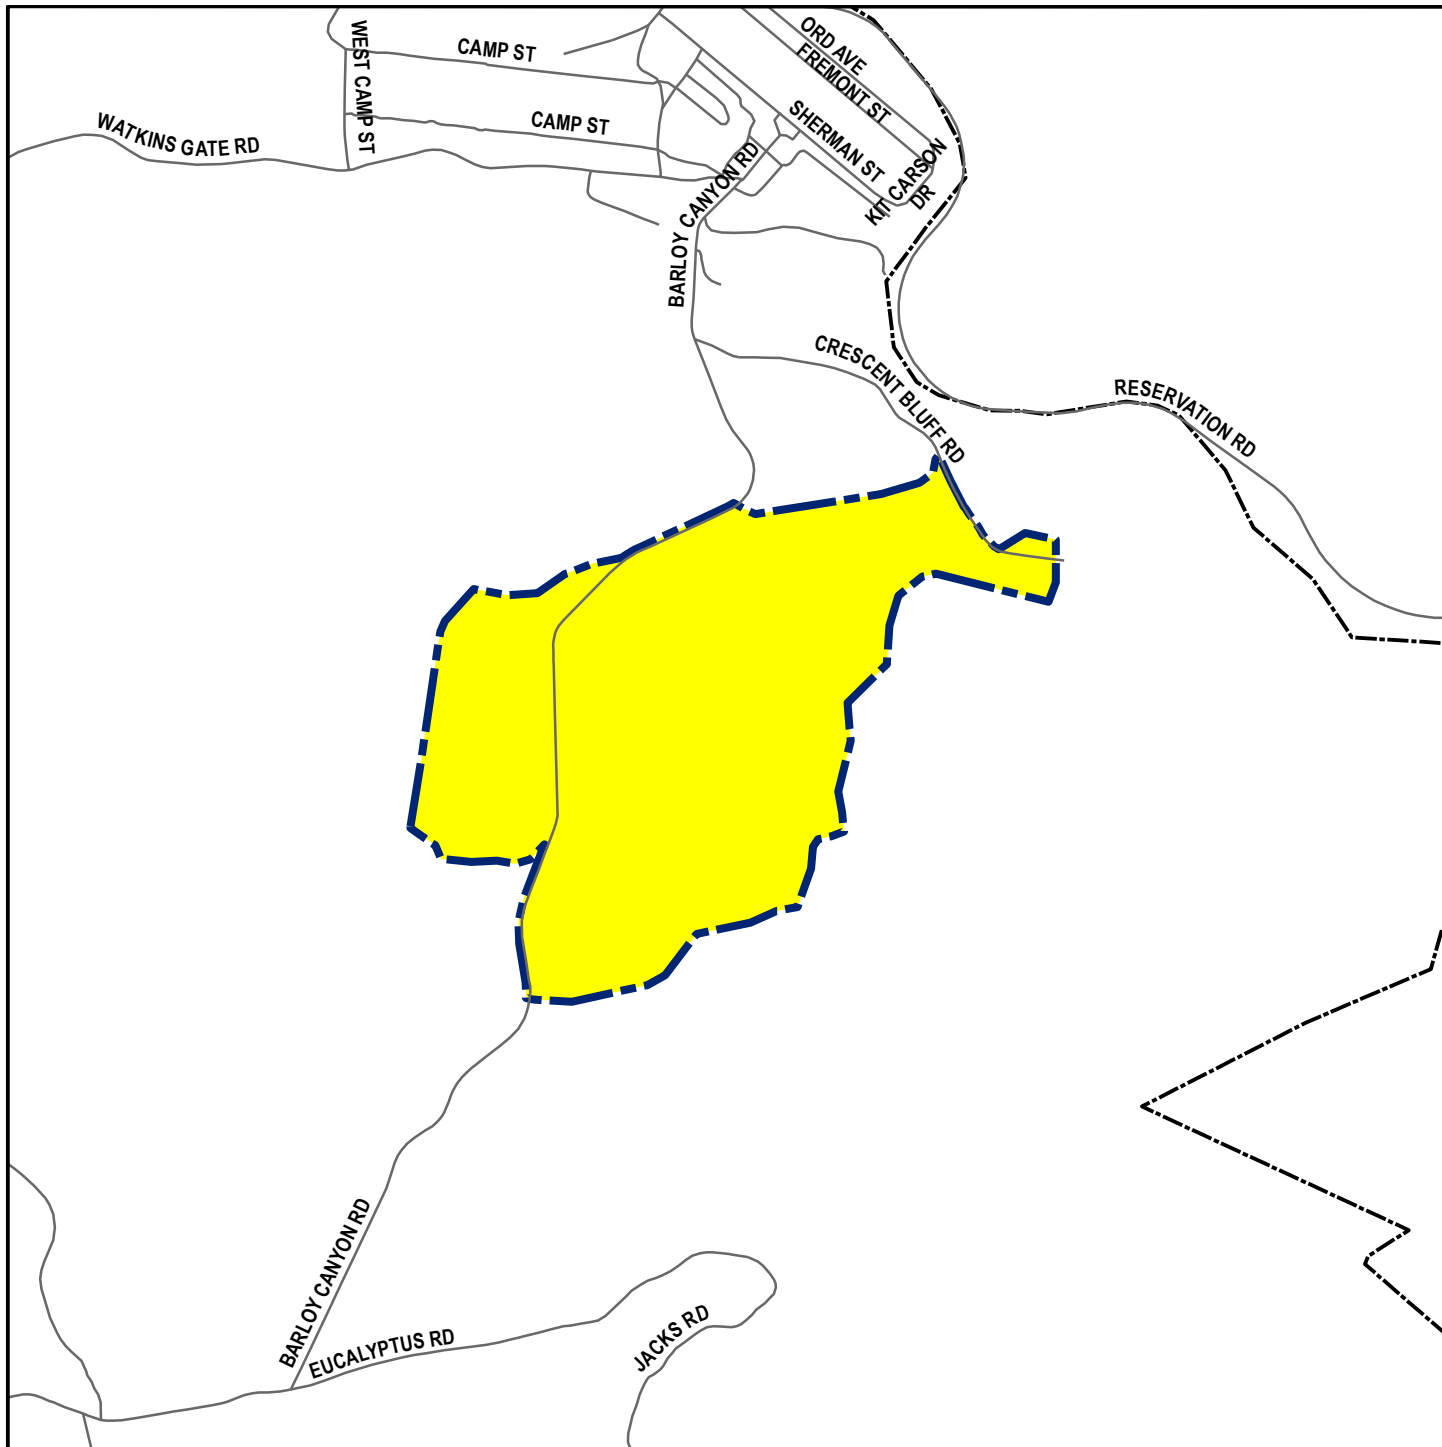

T:\Projects\ALL MRAs\COP Maps\COP East Garrison MRA.mxd - 10/7/2008 @ 11:07:34 AM

Legend

-  Local Road or Highway
-  Former Fort Ord Boundary
-  Group 4 Future East Garrison MRA Boundary

Westcliffe Engineers, Inc.

Future East Garrison MRA

FORA ESCA RP
Monterey County, California