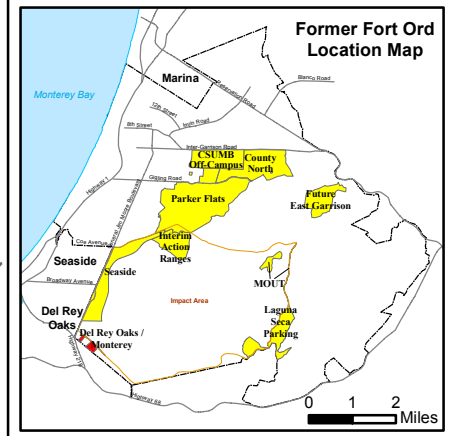

T:\Projects\ALL MRAs\CIP Maps\CIP Del Rey Oaks MRA.mxd - 10/7/2008 @ 11:03:20 AM

Legend

-  Local Road or Highway
-  Former Fort Ord Boundary
-  Group 3 Del Rey Oaks / Monterey MRA Boundary

Westcliffe Engineers, Inc.

Del Rey Oaks / Monterey MRA

FORA ESCA RP
Monterey County, California