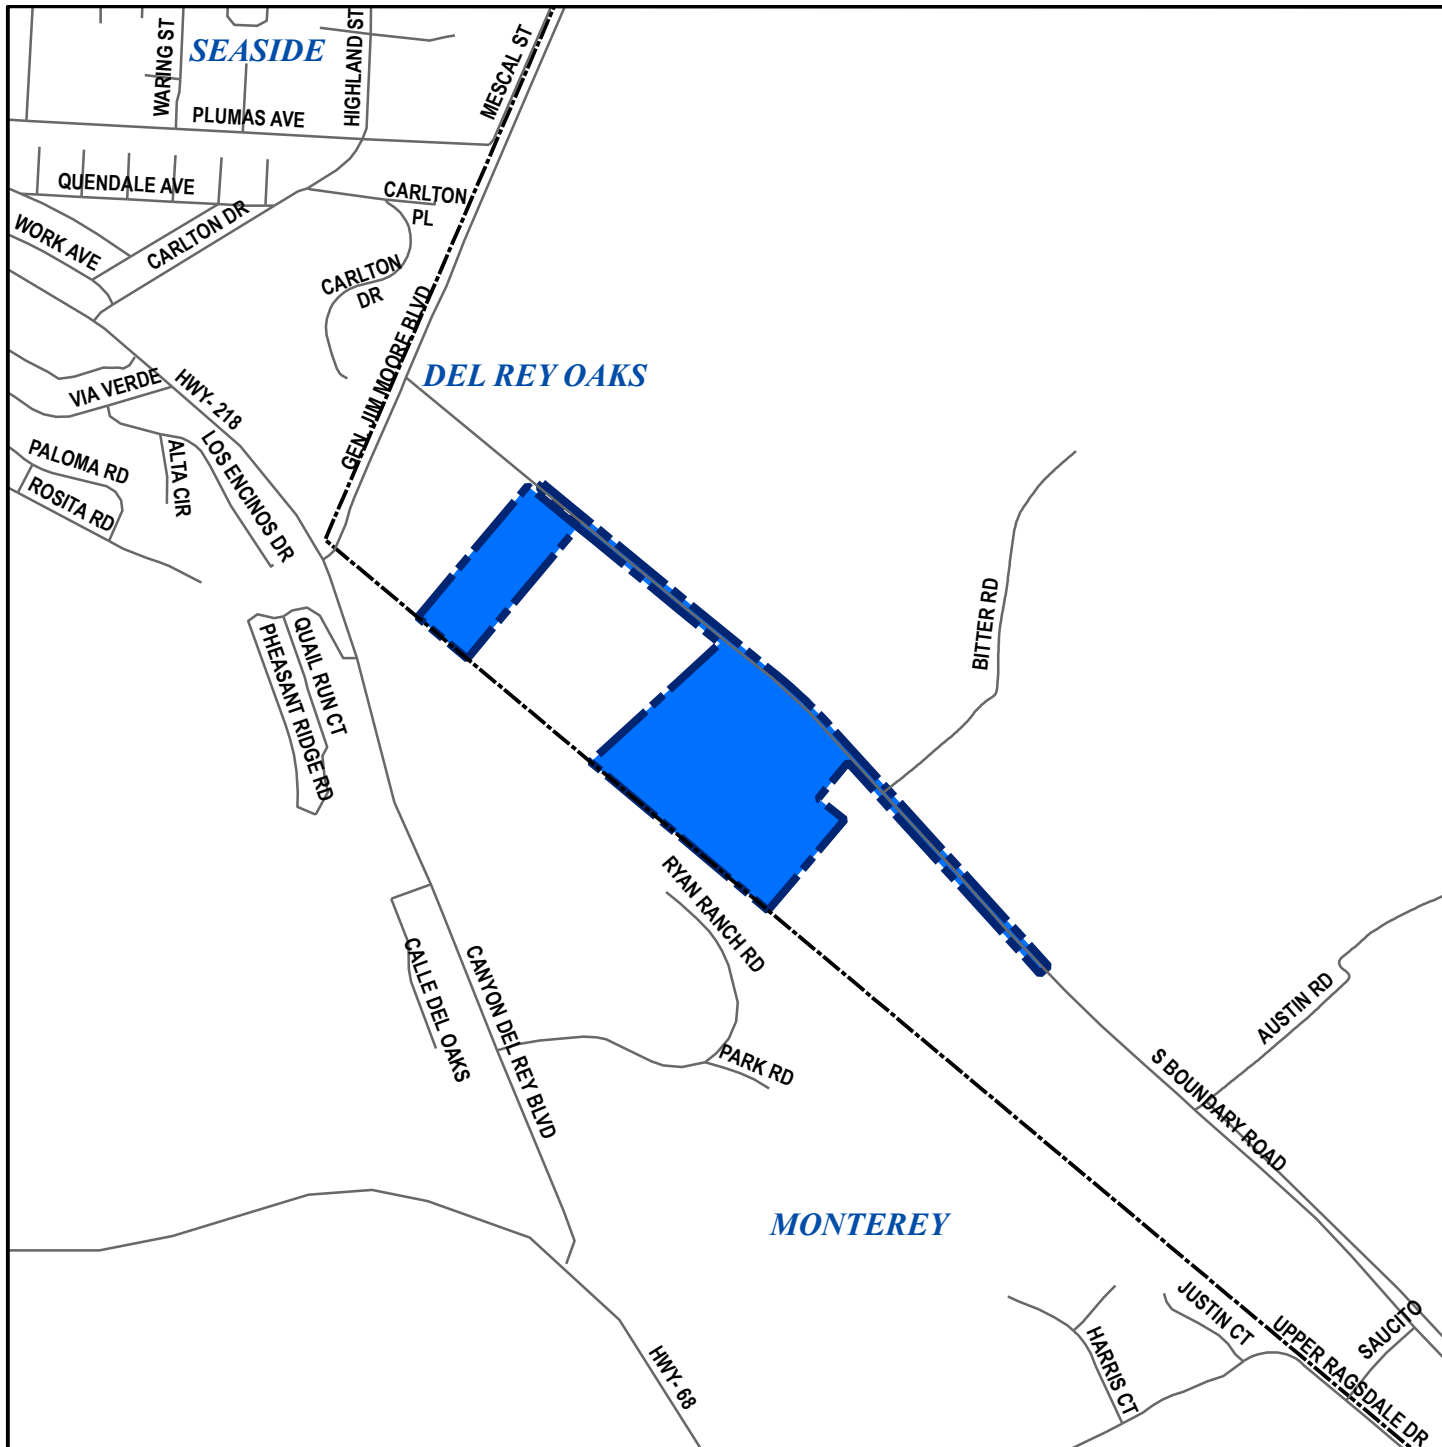

T:\Projects\ALL MRAs\CIP Maps\CIP Del Rey Oaks MRA.mxd - 10/7/2008 @ 11:03:20 AM

Legend

-  Local Road or Highway
-  Former Fort Ord Boundary
-  Group 3 Del Rey Oaks / Monterey MRA Boundary

Westcliffe Engineers, Inc.

Del Rey Oaks / Monterey MRA

FORA ESCA RP
Monterey County, California