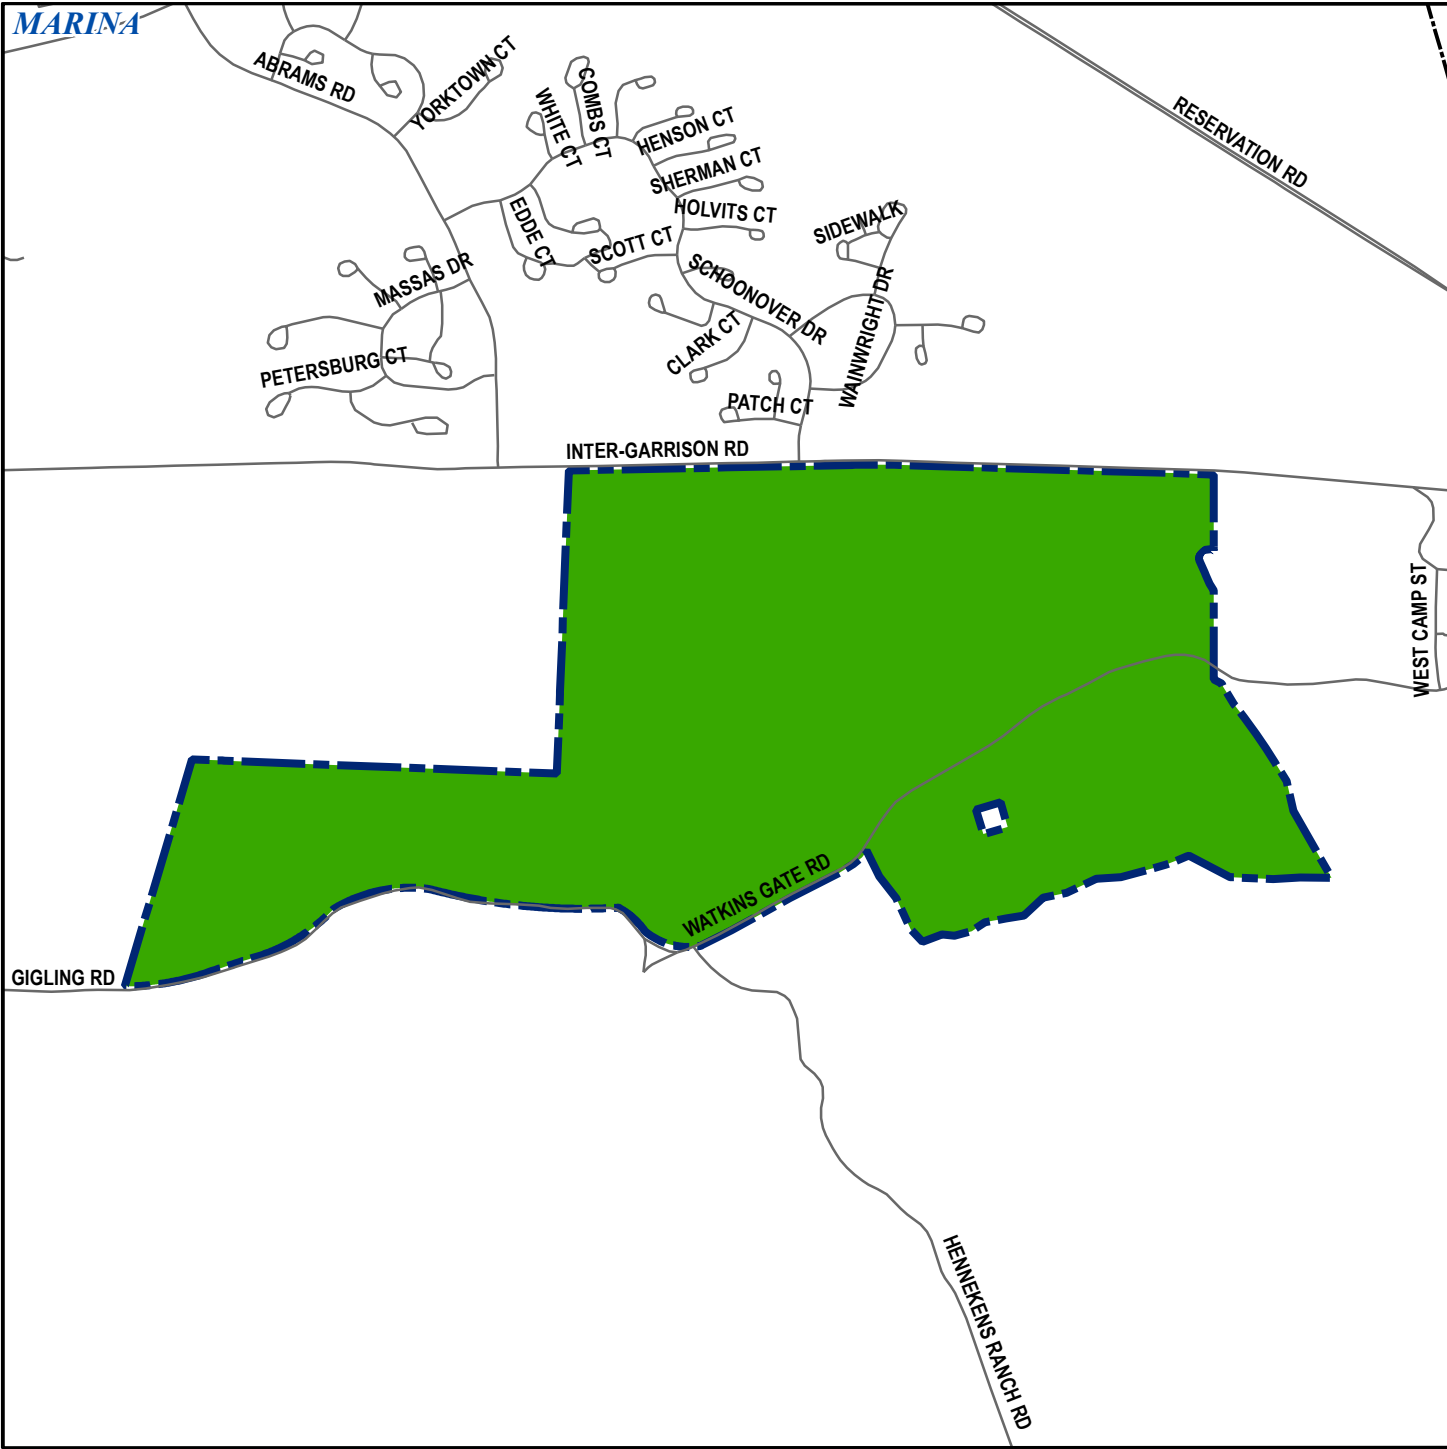

T:\Projects\ALL MRAs\COP Maps\COP County North MRA.mxd - 10/7/2008 @ 11:03:11 AM

### Legend

-  Local Road or Highway
-  Former Fort Ord Boundary
-  Group 2 County North MRA Boundary

**LFR**  
**WESTON SOLUTIONS**  
 Westcliffe  
 Engineers, Inc.

**County North MRA**  
 FORA ESCA RP  
 Monterey County, California