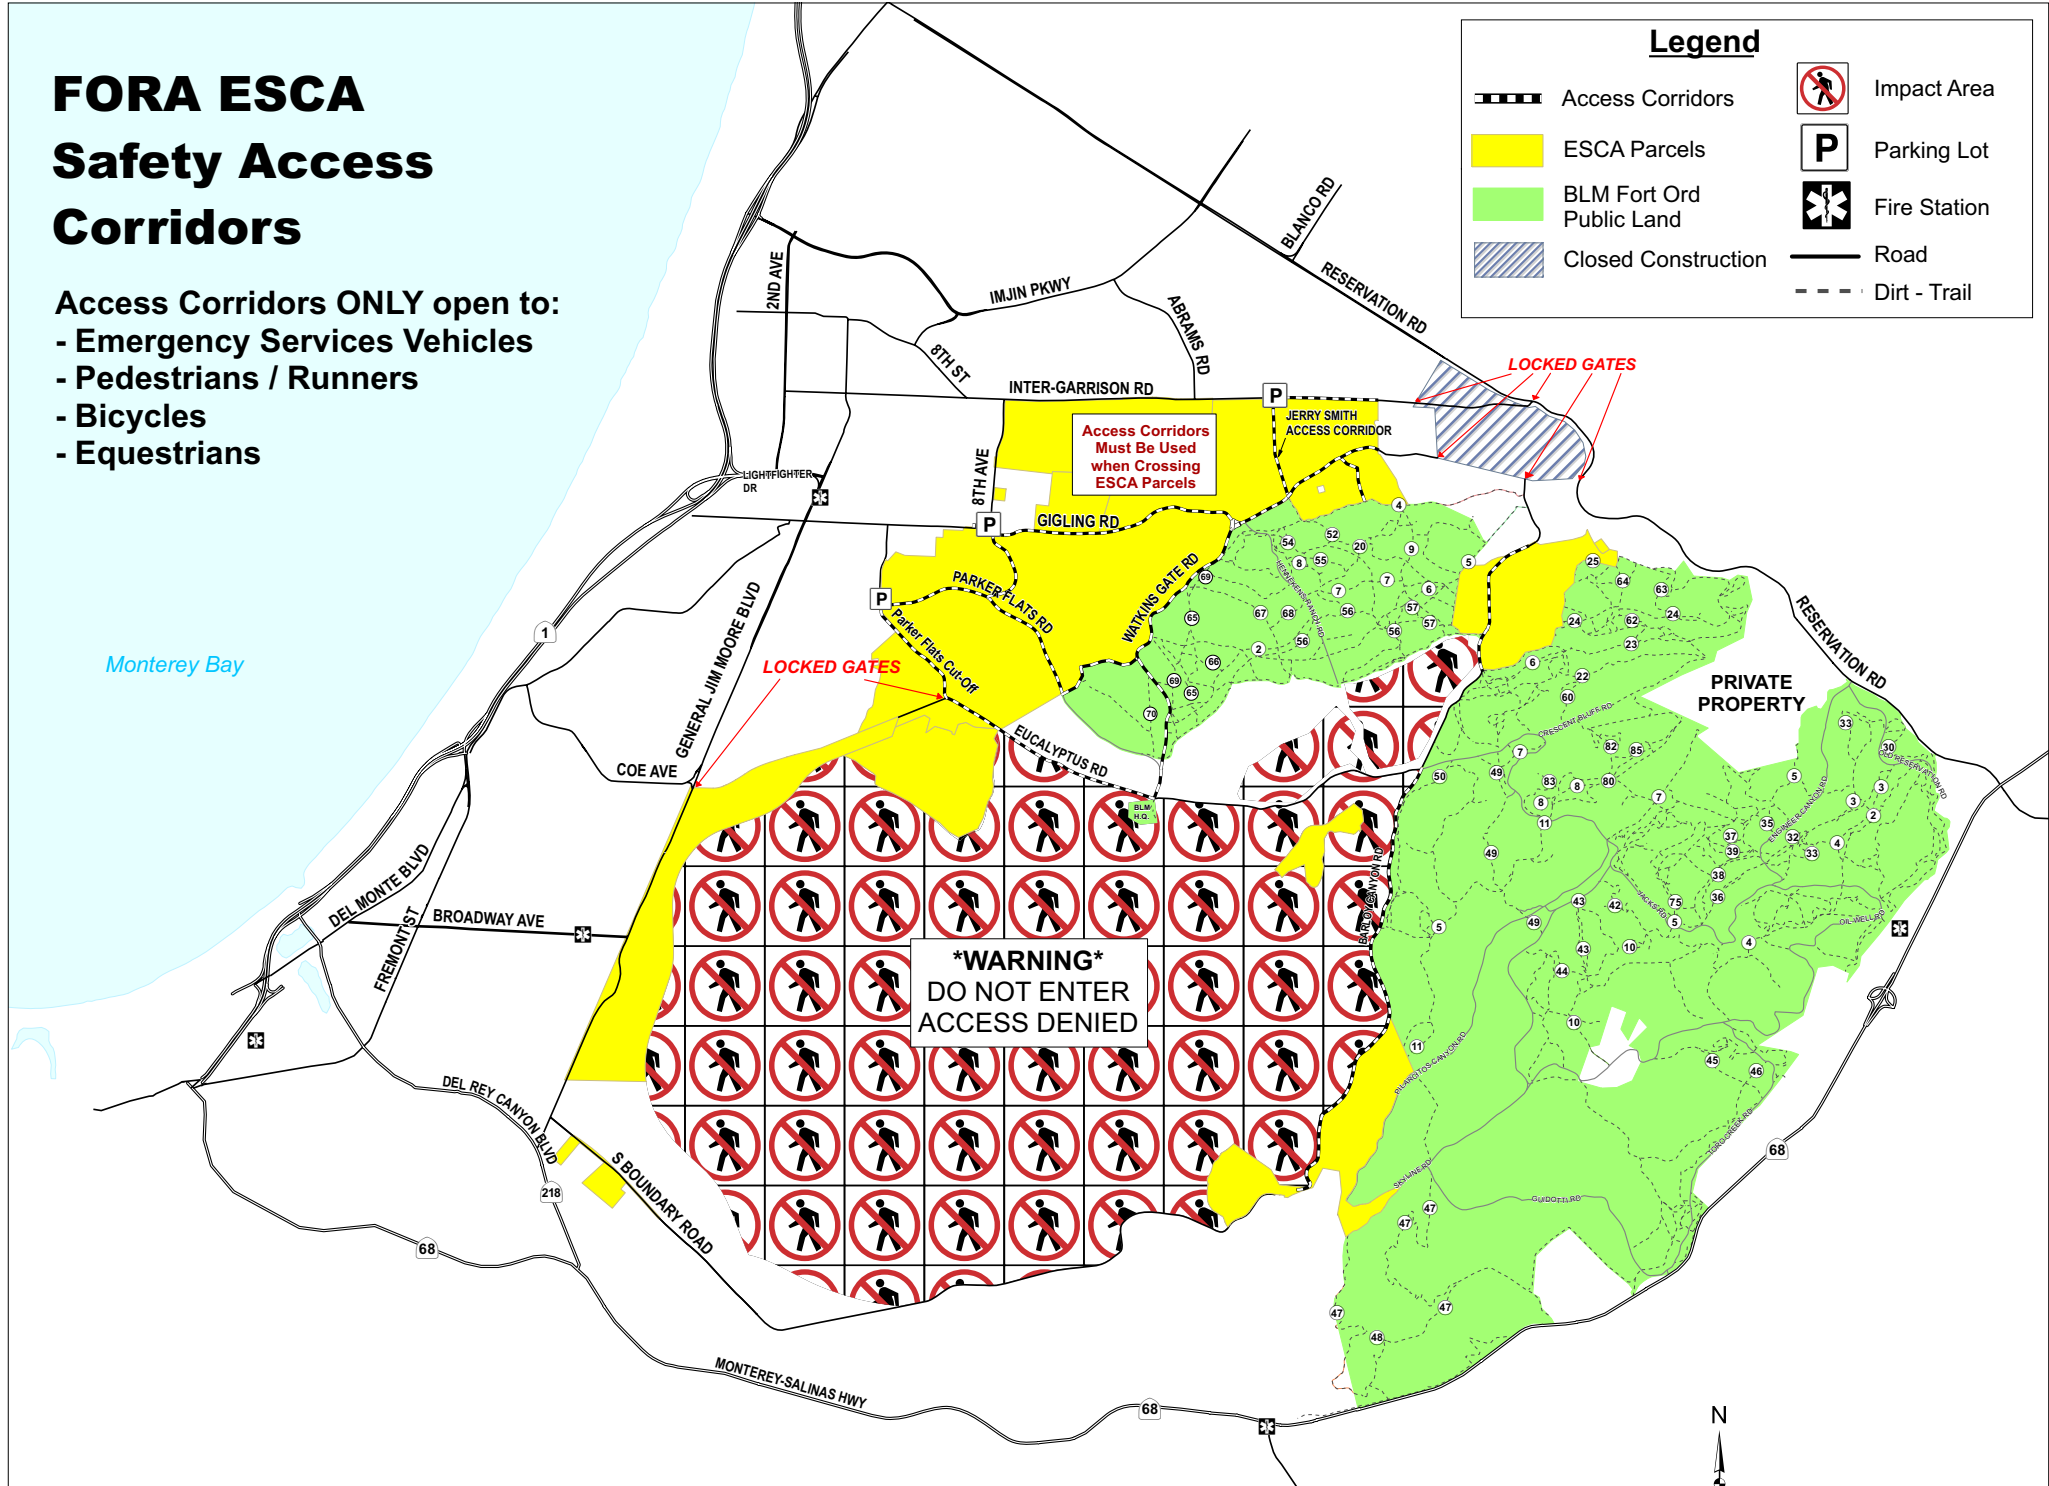

# FORA ESCA Safety Access Corridors

Access Corridors ONLY open to:

- Emergency Services Vehicles
- Pedestrians / Runners
- Bicycles
- Equestrians

**Legend**

	Access Corridors		Impact Area
	ESCA Parcels		Parking Lot
	BLM Fort Ord Public Land		Fire Station
	Closed Construction		Road
			Dirt - Trail

For additional information on the FORA ESCA visit: [www.fora-esca-rp.com](http://www.fora-esca-rp.com)  
 NOTE: Access corridors, roads, and trails subject to change